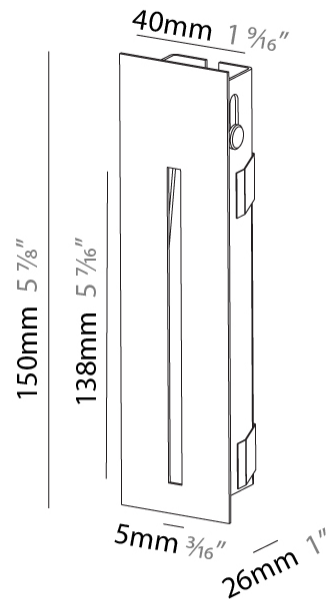

GENERAL

Series: Delight
Subseries: Delight String
Brand: Prolicht
Division: Architectural
Mounting Type: Recessed
Mounting Location: Wall
Subcategory: Step Light

PHYSICAL

Shape: Rectangle
Width (mm): 40
Width (in): 1 9/16
Height (mm): 150
Depth (mm): 26
Height (in): 5 7/8
Depth (in): 1
Ceiling Thickness (mm): 10 / 12 / 15
Ceiling Thickness (in): 3/8 or 1/2 or 9/16
Min. Recessing Depth (mm): 30
Min. Recessing Depth (in): 1 3/16
Light Distribution: Asymmetric
Weight (kg): .21
Weight (lbs): .46
Installation Requirement: 140mm / 5 1/2" x 34mm / 1 5/16"
Fixture Finish: SSR / BKV / CWI / CRY / HAB / LAG / UFT / ITA / RUA / RUR / MIC / FTG / MYG / TWT / LOD / PUS / FRO / FUP / KIA / POP / BLS / SPG / MEY / GOH / GUM / CHC / COM / ABZ / JAG / OBR / MOS / ROR
Fixture Material: Aluminum

ELECTRICAL

Lamp Type: LED (Zhaga Standard)
Input Wattage (W): 2.2
Total Output Wattage (W): 2
Dimming: Non-Dimming / Phase Dimming (120Vac only) / 0-10V Dimming
Driver Included: No
Driver Location: Remote
Driver Type: Constant Current - 120 / 277Vac
Driver Class: Class 2
Input Voltage (V): 120 - 277
Constant Current (MA): 700

LED

Number of LEDs: 1
Color Temperature (°K): 2700 / 3000 / 3500 / 4000
Max. Delivered Lumen (lm): 30
CRI: >90 CRI
Lamp Life (hrs): 50000

OPTICAL

RATINGS AND CERTIFICATIONS

Certified By: Certified for North American Standards
IP rating: IP20