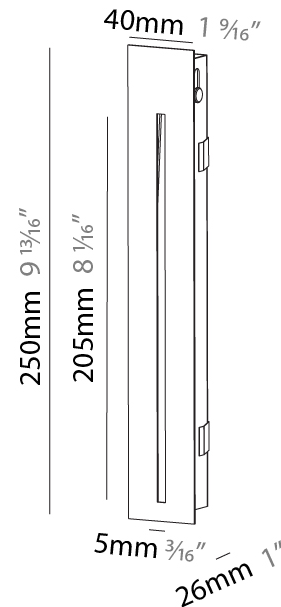

GENERAL

Series: Delight
Subseries: Delight String
Brand: Prolicht
Division: Architectural
Mounting Type: Recessed
Mounting Location: Wall
Subcategory: Step Light

PHYSICAL

Shape: Rectangle
Width (mm): 40
Width (in): 1 9/16
Height (mm): 250
Depth (mm): 26
Height (in): 9 13/16
Depth (in): 1
Ceiling Thickness (mm): 10 / 12 / 15
Ceiling Thickness (in): 3/8 or 1/2 or 9/16
Min. Recessing Depth (mm): 30
Min. Recessing Depth (in): 1 3/16
Light Distribution: Asymmetric
Weight (kg): .83
Weight (lbs): 1.8
Fixture Finish: SSR / BKV / CWI / CRY / HAB / LAG / UFT / ITA / RUA / RUR / MIC / FTG / MYG / TWT / LOD / PUS / FRO / FUP / KIA / POP / BLS / SPG / MEY / GOH / GUM / CHC / COM / ABZ / JAG / OBR / MOS / ROR
Fixture Material: Aluminum
Cut-out Measurements: 240mm / 9 7/16" x 34mm / 1 5/16"

ELECTRICAL

Lamp Type: LED (Zhaga Standard)
Input Wattage (W): 2.2
Total Output Wattage (W): 2
Dimming: Non-Dimming / Phase Dimming (120Vac only) / 0-10V Dimming
Driver Included: No
Driver Location: Remote
Driver Type: Constant Current - 120 / 277Vac
Driver Class: Class 2
Input Voltage (V): 120 - 277
Constant Current (MA): 700

LED

Number of LEDs: 1
Color Temperature (°K): 2700 / 3000 / 3500 / 4000
Max. Delivered Lumen (lm): 30
CRI: >90 CRI
Lamp Life (hrs): 50000

OPTICAL

RATINGS AND CERTIFICATIONS

Certified By: Certified for North American Standards
IP rating: IP20