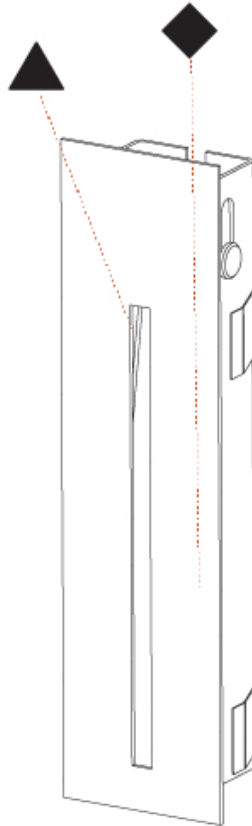

GENERAL

Series: Delight
Subseries: Delight String
Brand: Prolicht
Division: Architectural
Mounting Type: Recessed
Mounting Location: Wall
Subcategory: Step Light

PHYSICAL

Shape: Rectangle
Width (mm): 40
Width (in): 1 9/16
Height (mm): 150
Depth (mm): 26
Height (in): 5 7/8
Depth (in): 1
Ceiling Thickness (mm): 10 / 12 / 15
Ceiling Thickness (in): 3/8 or 1/2 or 9/16
Min. Recessing Depth (mm): 30
Min. Recessing Depth (in): 1 3/16
Light Distribution: Asymmetric
Weight (kg): .21
Weight (lbs): .46
Installation Requirement: 140mm / 5 1/2" x 34mm / 1 5/16"
Fixture Finish: SSR / BKV / CWI / CRY / HAB / LAG / UFT / ITA / RUA / RUR / MIC / FTG / MYG / TWT / LOD / PUS / FRO / FUP / KIA / POP / BLS / SPG / MEY / GOH / GUM / CHC / COM / ABZ / JAG / OBR / MOS / ROR
Fixture Material: Aluminum

DELIGHT STRING RECESSED

A35696-

PROJECT

TYPE

SPECIFIER

QUANTITY

DATE

A

GENERAL

Series: Delight
Subseries: Delight String
Brand: Prolicht
Division: Architectural
Mounting Type: Recessed
Mounting Location: Wall
Subcategory: Step Light

PHYSICAL

Shape: Rectangle
Width (mm): 40
Width (in): 1 9/16
Height (mm): 250
Depth (mm): 26
Height (in): 9 13/16
Depth (in): 1
Ceiling Thickness (mm): 10 / 12 / 15
Ceiling Thickness (in): 3/8 or 1/2 or 9/16
Min. Recessing Depth (mm): 30
Min. Recessing Depth (in): 1 3/16
Light Distribution: Asymmetric
Weight (kg): .83
Weight (lbs): 1.8
Fixture Finish: SSR / BKV / CWI / CRY / HAB / LAG / UFT / ITA / RUA / RUR / MIC / FTG / MYG / TWT / LOD / PUS / FRO / FUP / KIA / POP / BLS / SPG / MEY / GOH / GUM / CHC / COM / ABZ / JAG / OBR / MOS / ROR
Fixture Material: Aluminum
Cut-out Measurements: 240mm / 9 7/16" x 34mm / 1 5/16"